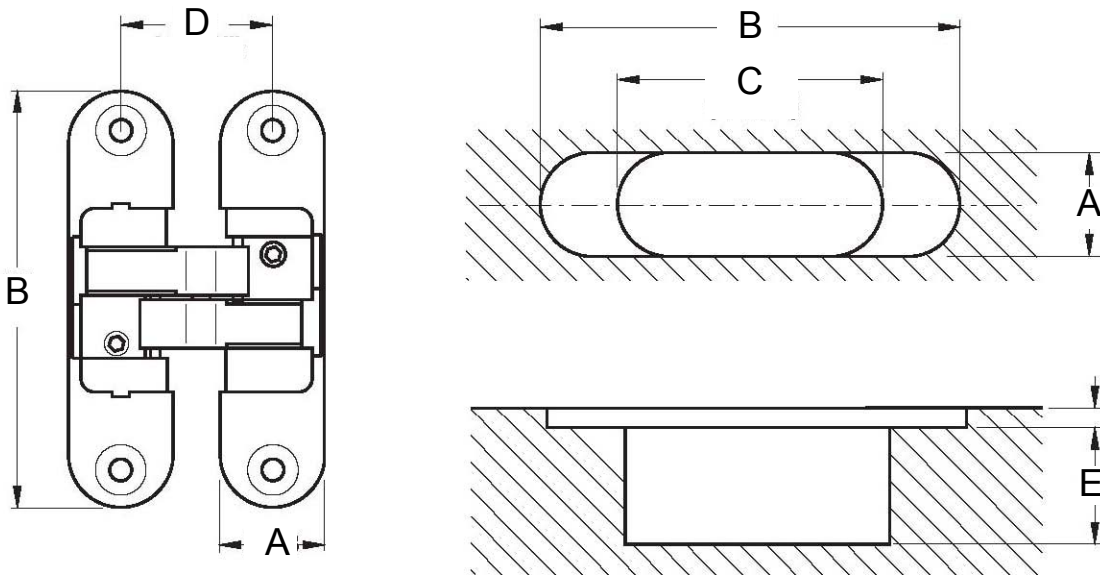

Hafele Concealed Hinge (Model H2 & H7)

Mortise Dimensions for Hafele Concealed Hinges:

Dimensions: mm

Hinge Model:	A	B	C	D	E
H2	23.3	95	60	35	26
H7	29	111.5	69.5	45	31

See all Templaco router templates for the Hafele concealed hinge in the 'Concealed Hinge' Section on the home page.